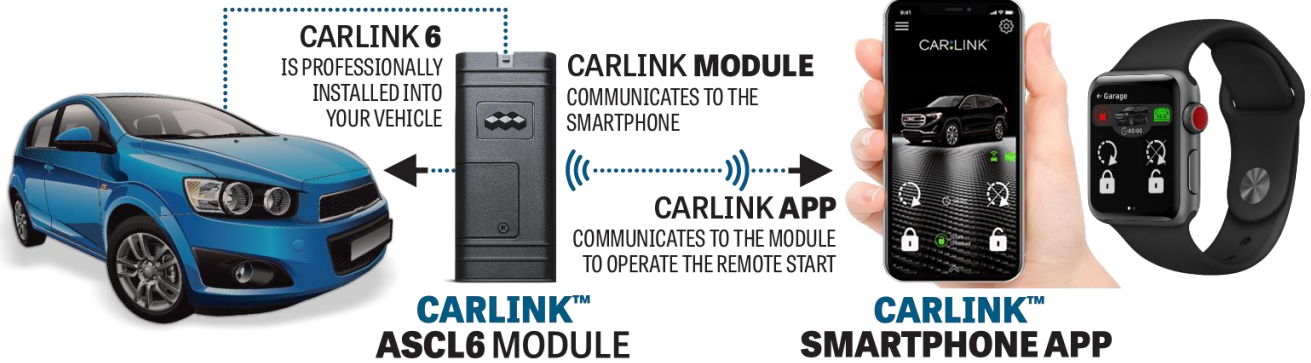

ASCL6 - CARLINK 6

Telematics CARLINK™

Remote Starts

Part # ASCL054 as stand alone or Part # AASCL091 as an add on to remote start
CarLink Cellular 6 offers today's most complete convenience and security Solution. Cellular 6 transforms traditional Smartphones into a virtual transmitter to communicate with vehicle when hardware is installed to allow Smartphone app virtually unlimited range (based on cellular coverage) to operate remote start and security system.

- Remote start/ keyless entry
- Door lock/unlock
- Door lock status
- Battery voltage status
- Vehicle locator / GPS
- First year service included (\$39.95 / Year Subscription after 1st year)

CLLRCC

CONNECT WITH LONG RANGE

CARLINK™ BT

Part # CLLRCC054

Long Range when Smartphone communicates with 2-way remote (150' range)
to windshield mount LoRa BLE for over 1 mile
of operating range to operate remote start and security system.